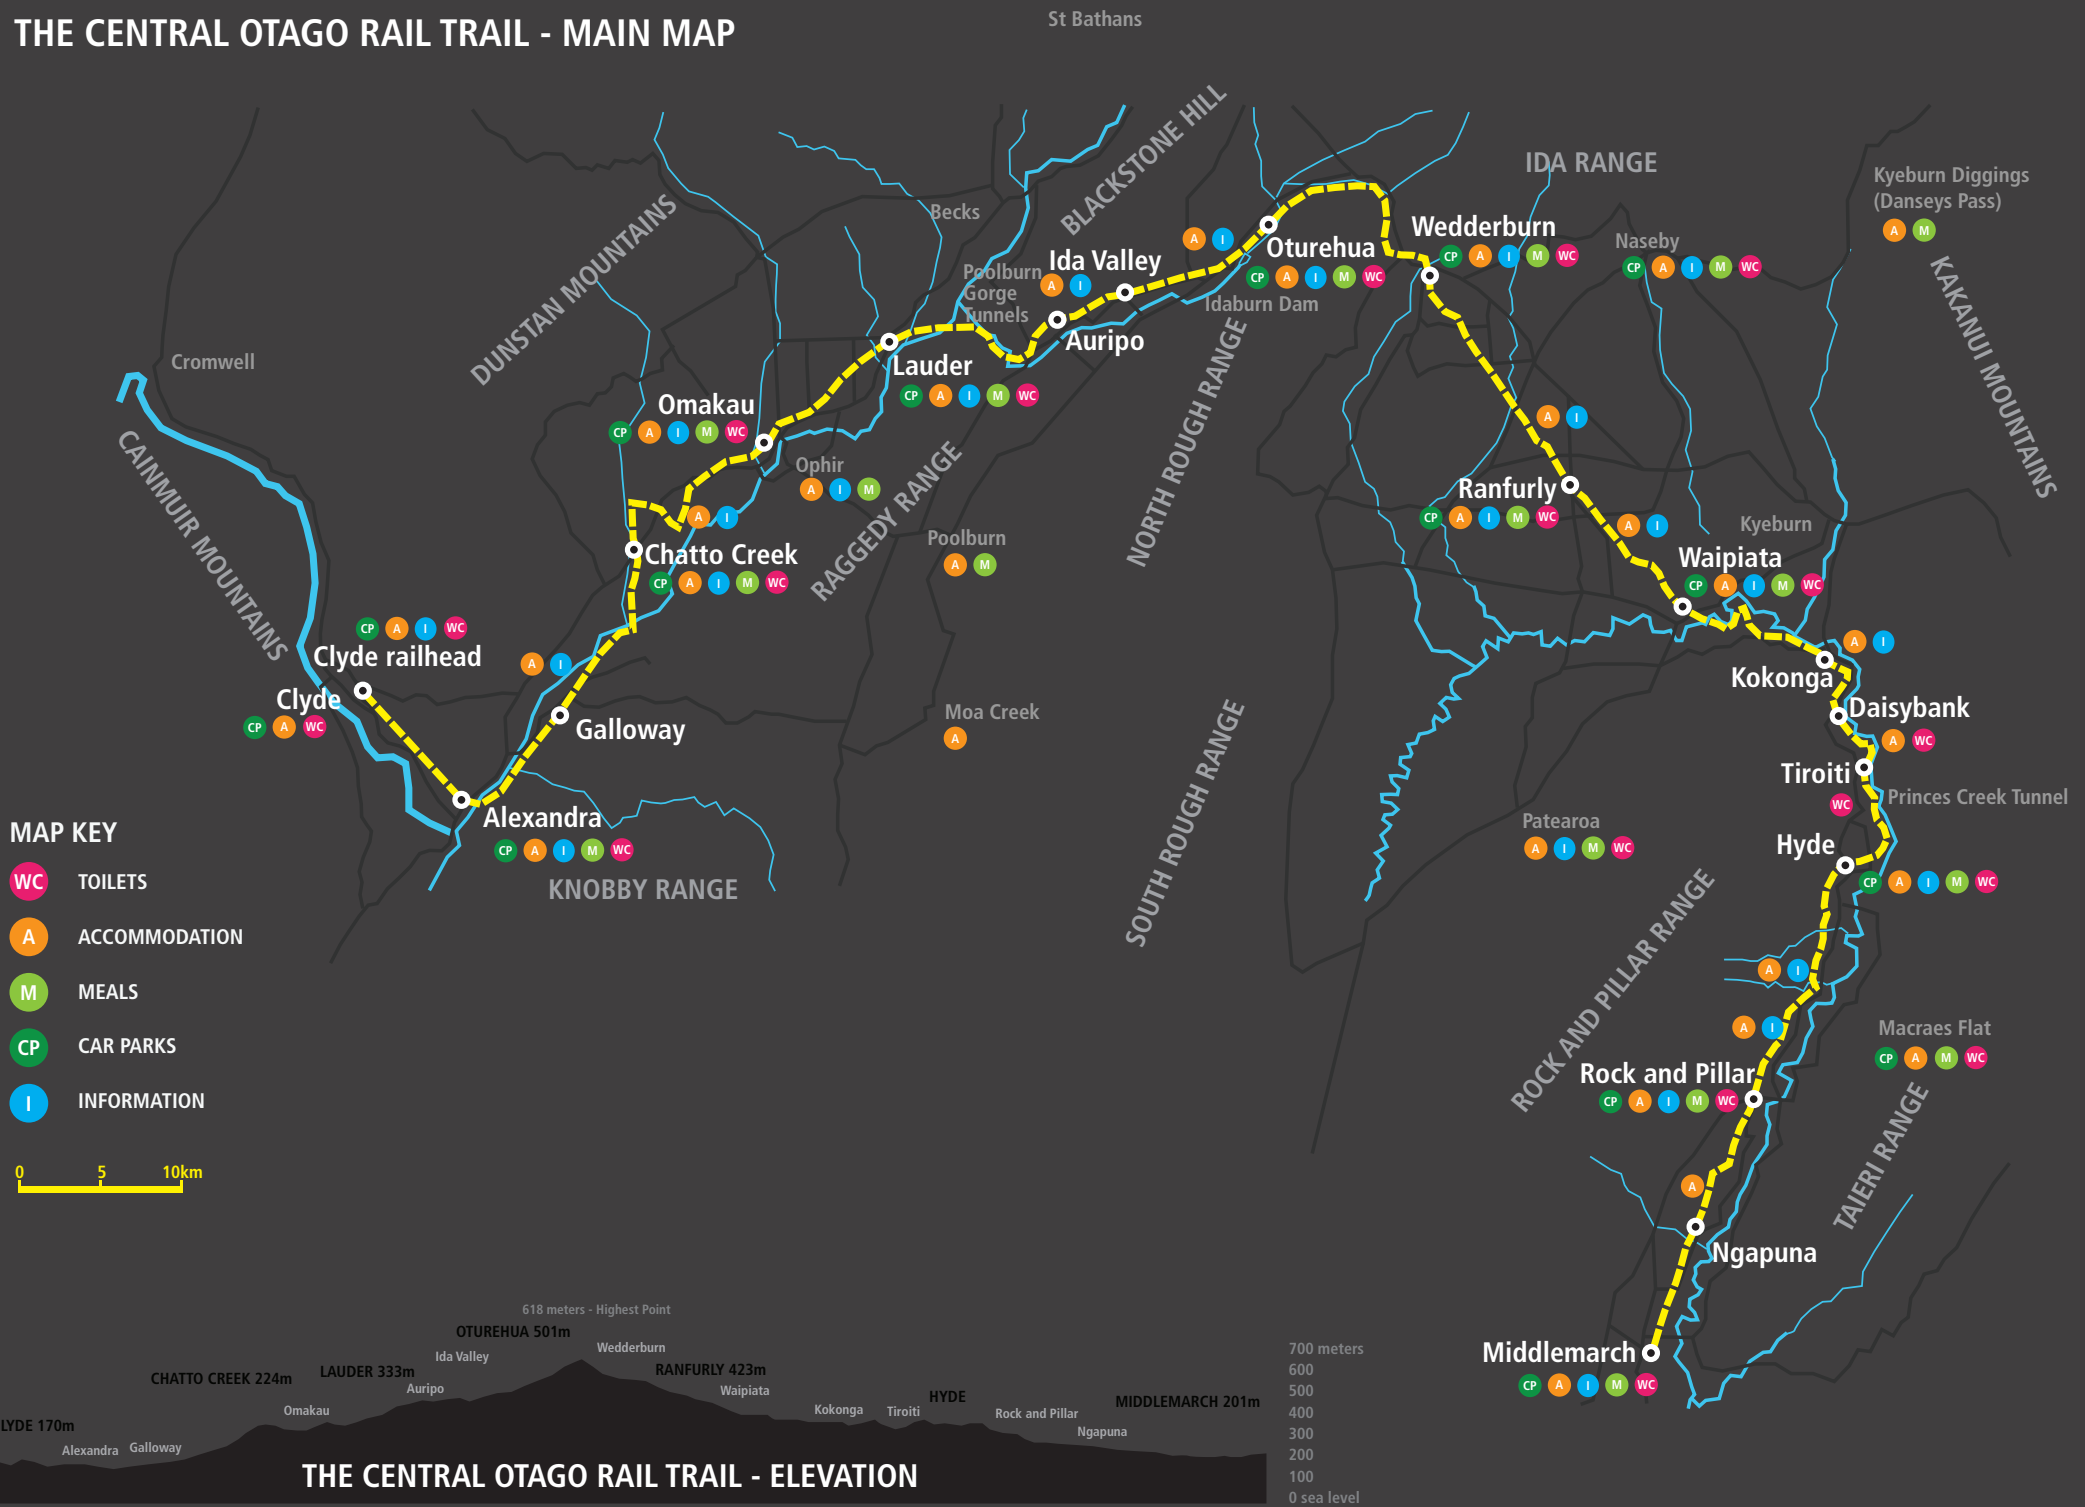

THE CENTRAL OTAGO RAIL TRAIL - MAIN MAP

- MAP KEY**
- WC TOILETS
 - A ACCOMMODATION
 - M MEALS
 - CP CAR PARKS
 - I INFORMATION